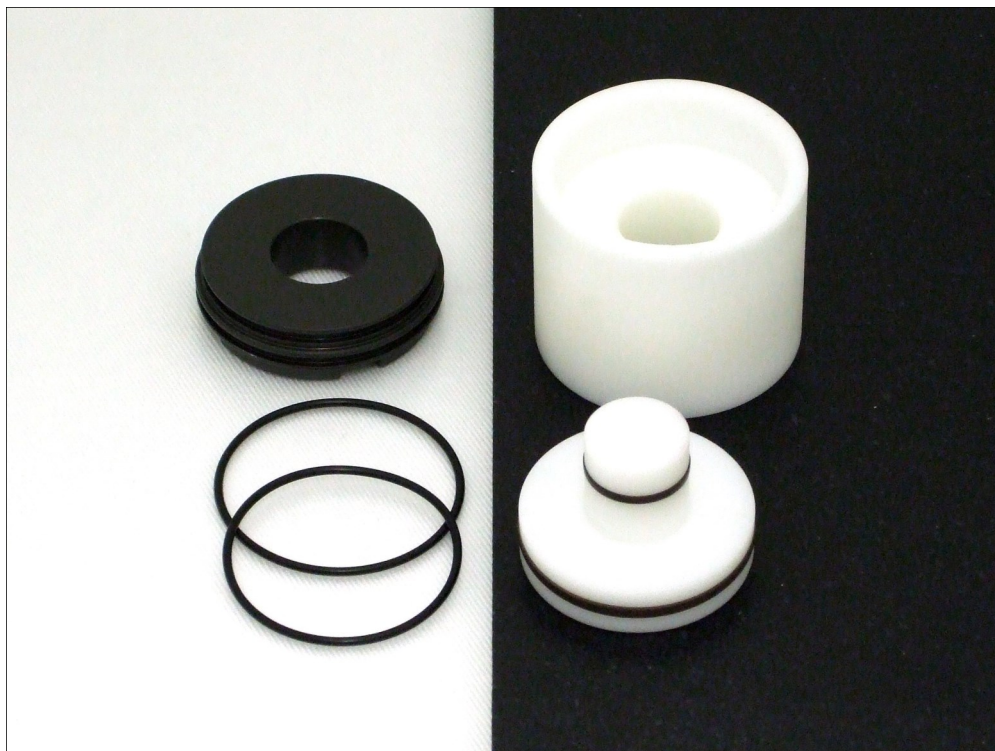

Product Bulletin

Product: 0-901-08-725-9 / 29308005 Krones[®] Repair Kit P2 Blow & EXH1/EXH2 Valves

Description: Our Repair Kit is interchangeable with the OEM and XLE 2-Way Valves. This kit is an economical solution as compared to the OEM kit.